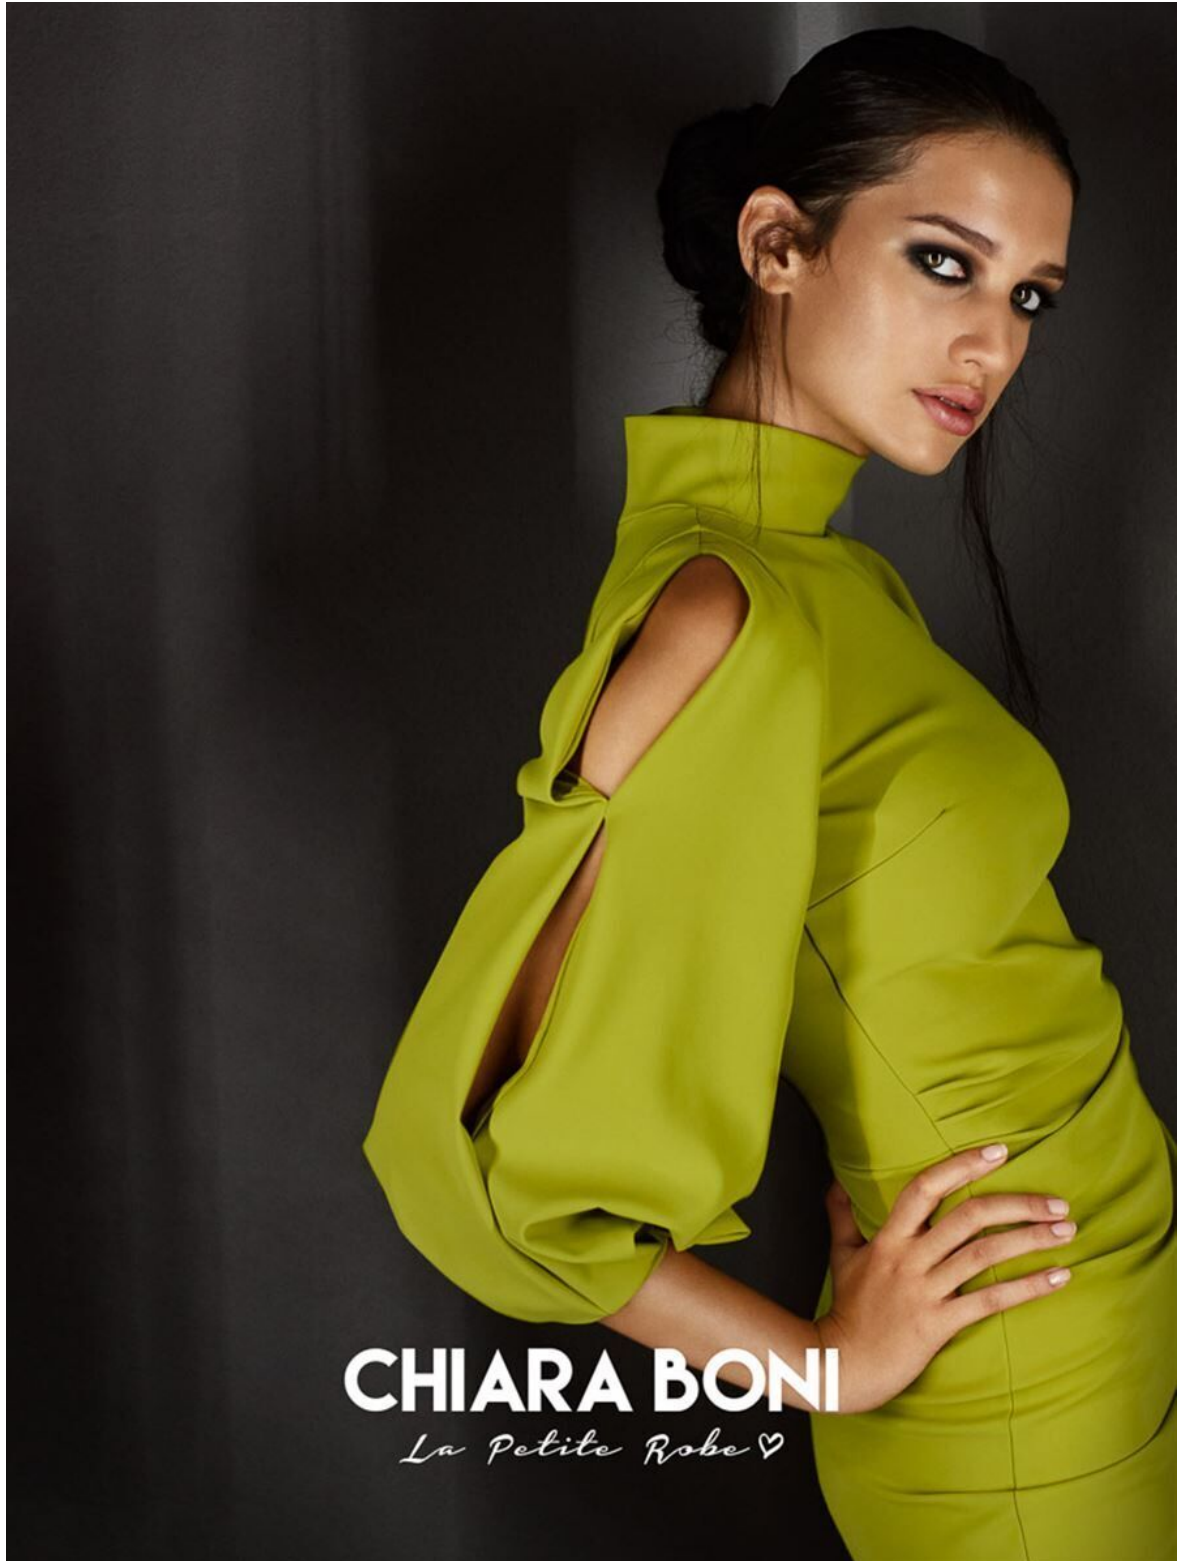

KAROLINA MOURA

height 5'10" · bust 32" · cup B/C · waist 23.5" · hips 35" · dress 36 EU/6 US/8 UK
shoes size 40 EU/9 US/6.5 UK · hair brown · eyes green