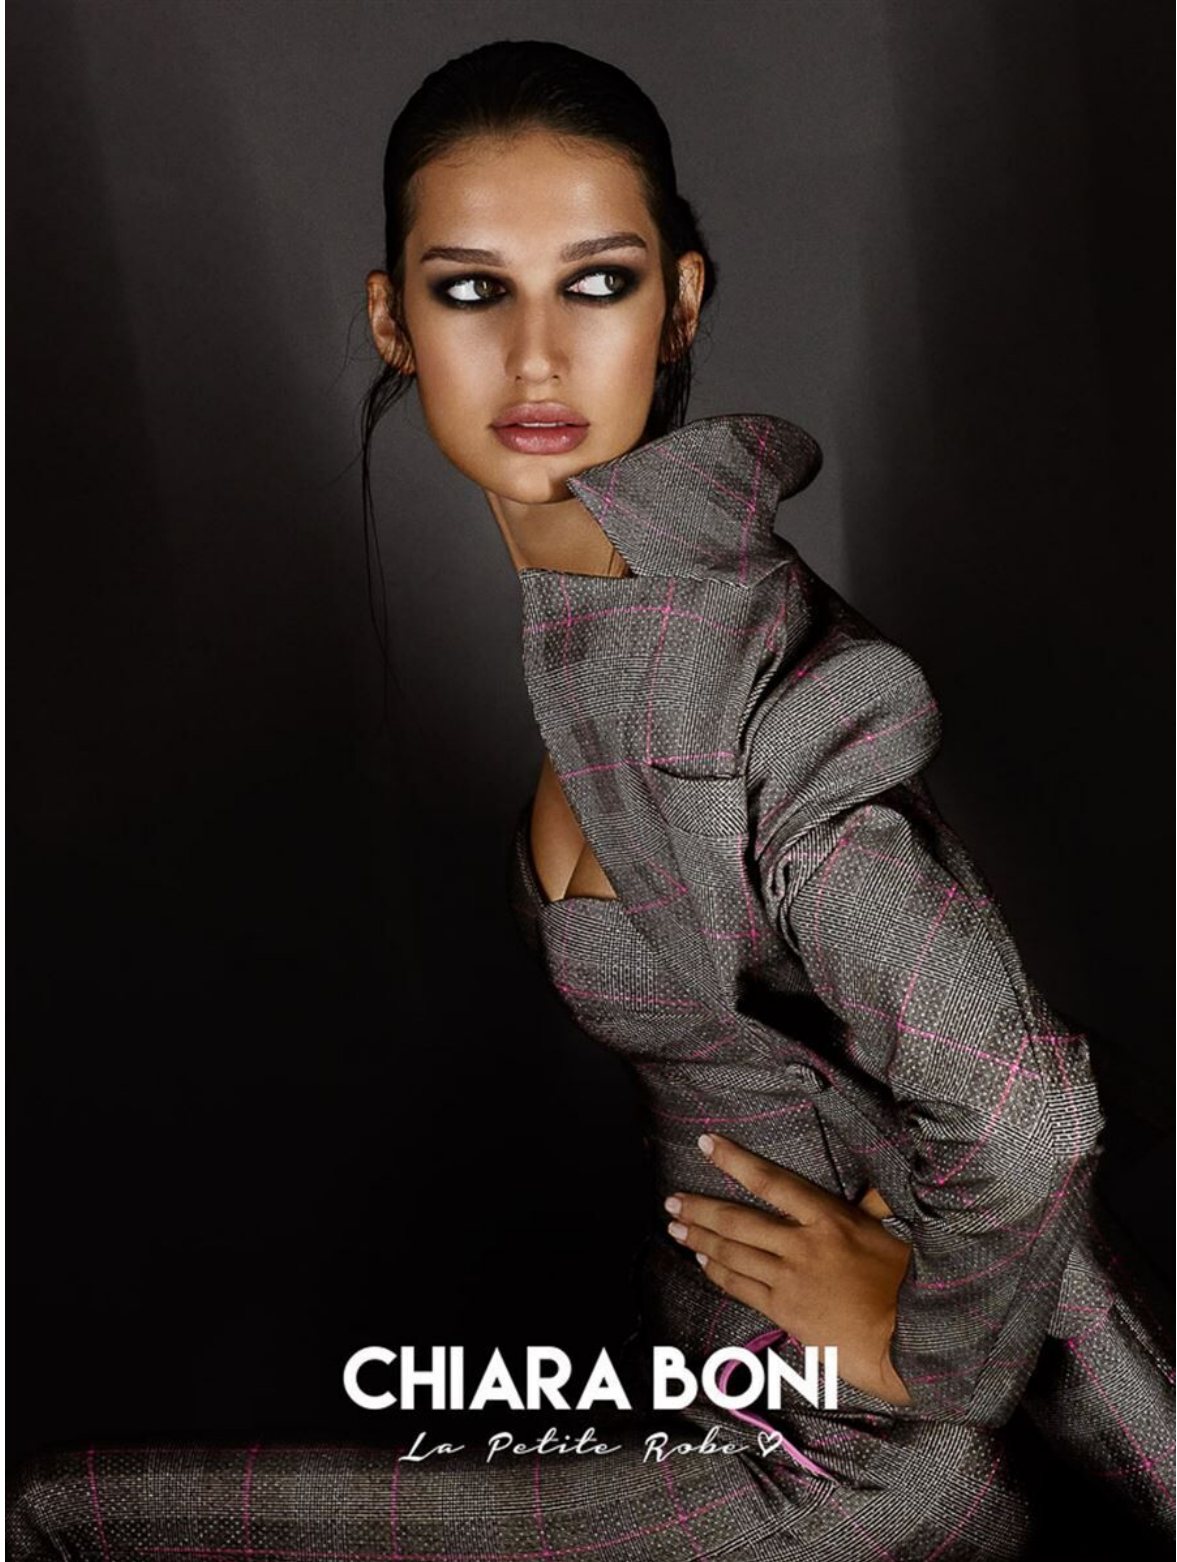

KAROLINA MOURA

height 5'10" · bust 32" · cup B/C · waist 23.5" · hips 35" · dress 36 EU/6 US/8 UK
shoes size 40 EU/9 US/6.5 UK · hair brown · eyes green